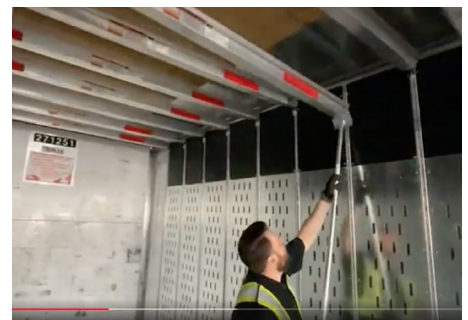

LTL INDUSTRY TRENDS AND INSIGHTS

In today's world of convenient online ordering and fast small-parcel deliveries, residential LTL Final Mile consignees' expectations are higher than ever. That's why we continue to enhance our residential delivery experience by pioneering the use of 8-foot liftgates for safer freight handling, and offering real-time tracking, shipment updates, and no appointment requirements. [Learn more.](#)

THE LATEST FROM ESTES

Shipping freight to or from Hawaii? Estes makes it easy with our new Honolulu facility! As the largest of its kind, it provides deliveries to all the islands, drayage, and roll-on/roll-off service, as well as a range of logistics solutions like transloading, consolidation, and dedicated transportation. [Read more.](#)

SHIP SMARTER

A great way to ship smarter is to ship safer. That's why we equip our trailers and containers with our best-in-class captive beam and notched wall system, as well as straps, and dunnage airbags. This helps us minimize freight movement, reduce the risk of damage, and ensure shipments arrive safely and on time. [See video.](#)